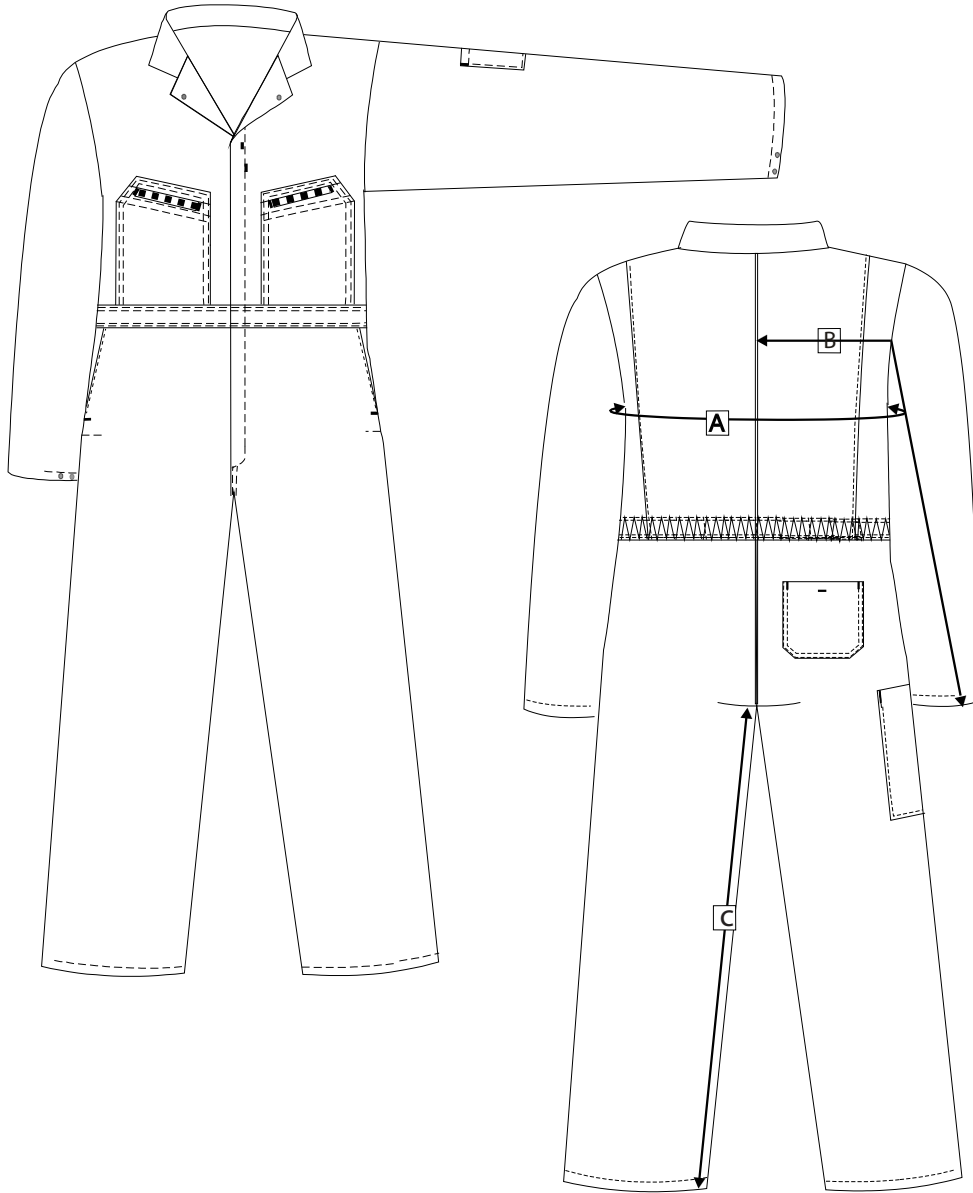

STYLE NO: C890

DESCRIPTION: Youths Boilersuit

Measurements

AREA		4/5	6/7	8/9	10/11	12/13	14/15
Chest	A	82	88	94	100	106	112
Sleeve Length	B	57	62	67	72	77	82
Inside Leg	C	40	46	52	58	64	70