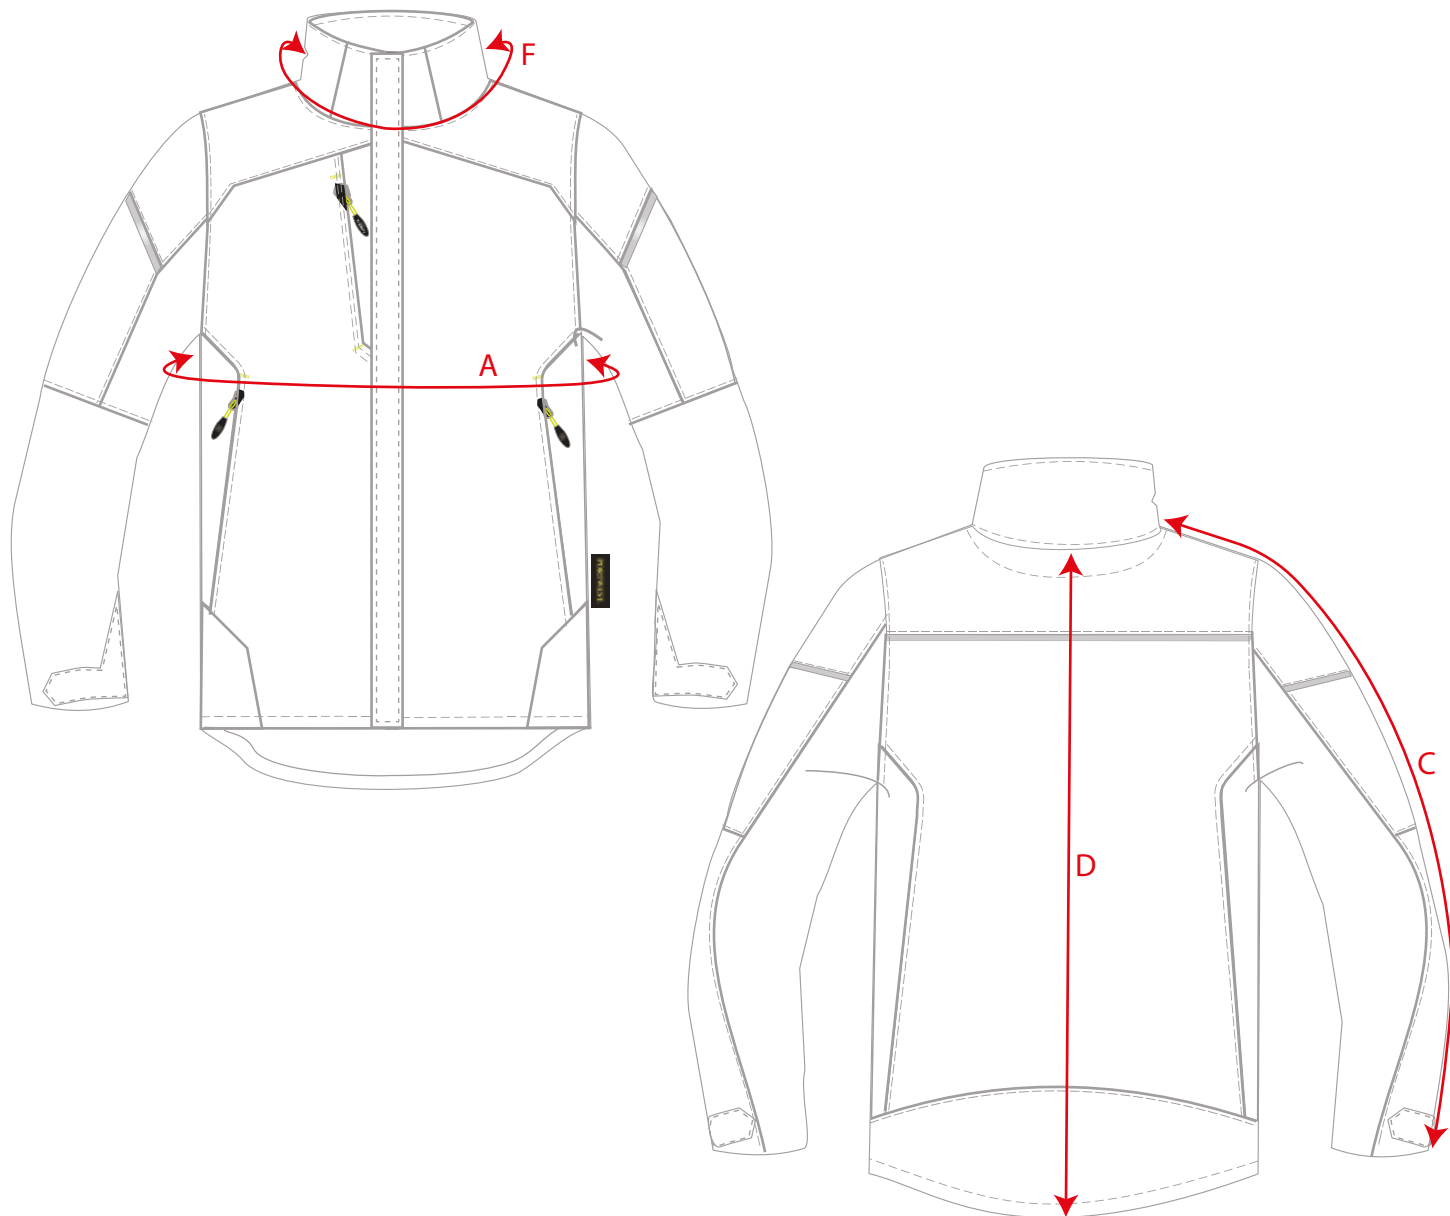

# PORTWEST®

STYLE PW362  
NO:

DESCRIPTION: PW3 Winter Jacket

ASM Size Chart

		S	M	L	XL	XXL	3XL
<b>To Fit Chest:</b>		<b>92-96</b>	<b>100-104</b>	<b>108-112</b>	<b>116-124</b>	<b>128-132</b>	<b>136-140</b>
Chest	A	110	118	126	134	142	150
Collar to Cuff	C	83.5	84.5	85.5	86.5	87.5	88.5
Nape to Hem	D	81	82	83	84	85	86
Neck Circumference	F	53.4	54.7	56	57.3	58.6	59.9