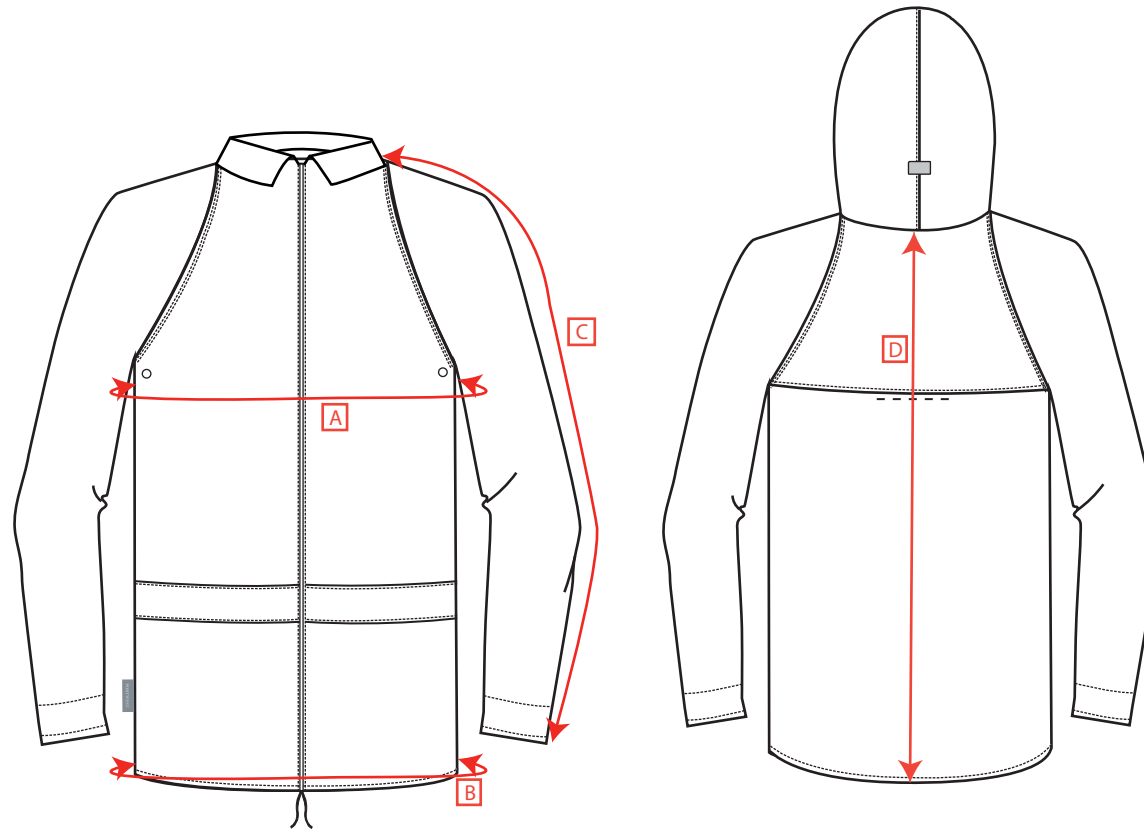

STYLE NO: S440

DESCRIPTION: Classic Rain Jacket

FABRIC: 100% Polyester PVC Coated, 210g

COLOUR: Black, Green, Grey, Navy, Orange, Yellow

Standards: EN 343, Class 3:1

		XS	S	M	L	XL	2XL	3XL	4XL	5XL
To fit chest		80-88	92-96	100-104	108-112	116-124	128-132	136-140	144-148	152-160
Jacket Chest	A	102	110	118	126	138	146	154	162	174
Hem	B	102	110	118	126	138	146	154	162	174
Collar to Cuff	C	78	79	80	81	82	83	84	85	86
Nape to Hem	D	75	76	77	78	80	81	83	84	86